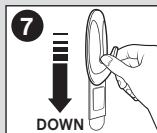

7
DOWN
Slide hook ON.