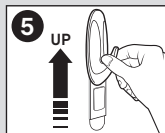

5
UP
IMPORTANT: For maximum holding strength slide hook off.