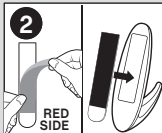

To Apply

2
REMOVE RED liner. PRESS adhesive to hook.