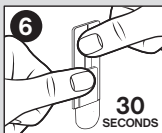

7
DOWN
Slide hook ON.