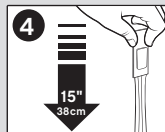

IMPORTANT: Failure to follow instructions carefully may cause damage!
SAVE INSTRUCTIONS for damage-free removal or visit command.com

For questions, ideas and special offers go to command.com

CAUTION:

DO NOT use with wallpaper. May not adhere well to vinyl surfaces. DO NOT use for antiques, heirlooms, or other valuable or irreplaceable items. DO NOT hang items over beds.

NOTE:

Not intended for picture hanging. Instead use Command® Picture Hanging Strips, Sawtooth or Wire-Backed Hangers.

The following statements only apply to products distributed in the USA.

Limited Warranty:

Limitation of Liability: