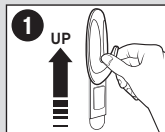

To Remove

1
UP
Slide hook up to remove from mounting base.