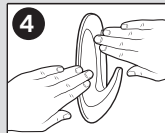

4
PRESS to surface for 10 seconds.